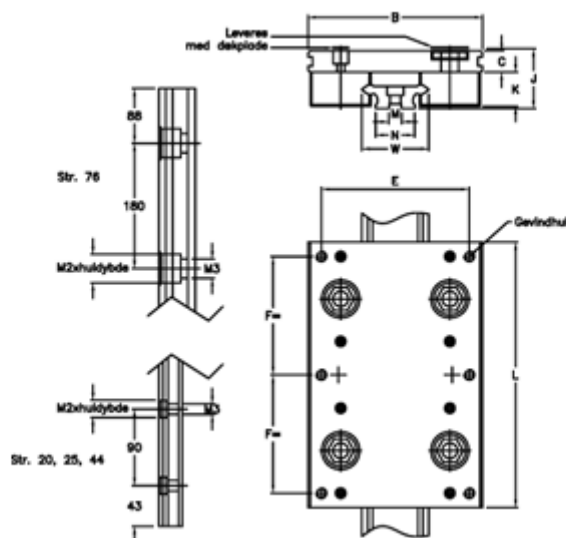

Article number: 056512021256

Description: Hepco Simple Select 20 2-1256

Measures

B = 64	M = 5x2
C = 10.0	M1 = 4.5
E = 50	M2 = 8x4,1
F = 44	N = 12.4
G = 6xM5	Size = 20
J = 24.95	W = 20
K = 14.0	
L = 100	